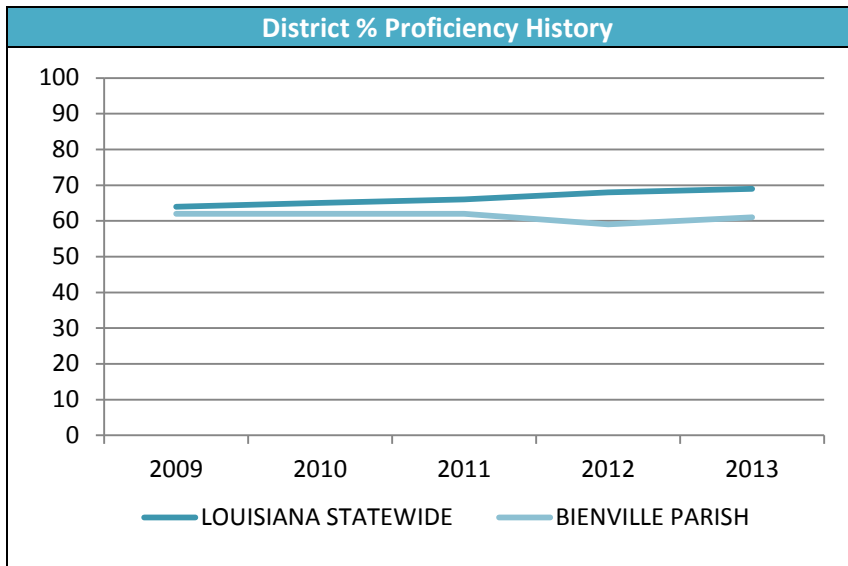

District Contact Info	
Superintendent	Mr. William Britt
Phone #	318-263-9416
Website	http://www.bpsb.us/

District Economic Information	
Population	14,076
Avg. Income	\$33,436
Largest City	Arcadia
Largest City Population	2,927
Regional Labor Market Area (RLMA)	Shreveport
Unemployment %	7.4%
Top RLMA Projected High-Growth/Wage Job Sectors:	
<ol style="list-style-type: none"> 1. Health Science 2. Business Management & Admin. 3. Transportation, Distribution & Logistics 	