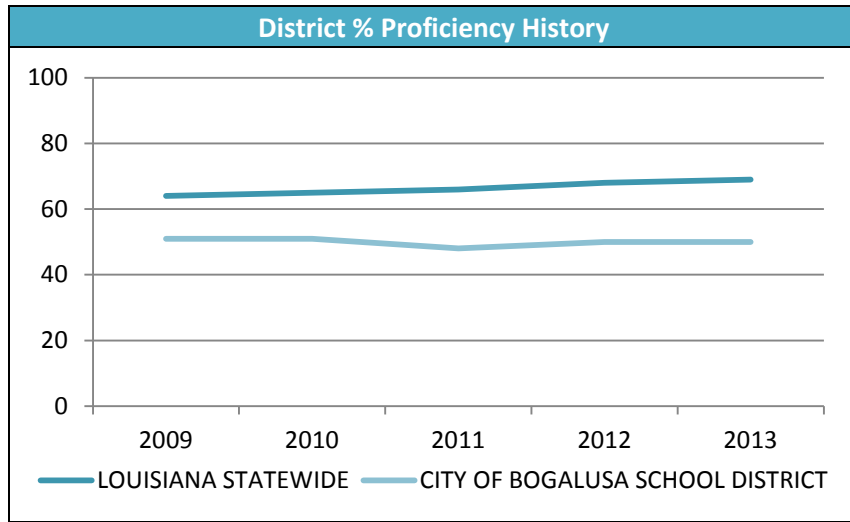

# City of Bogalusa School District (D)

District Performance Breakdown						
	Total	A	B	C	D	F
# Schools	7	0	0	0	2	1
# Students	2,108	<10	<10	<10	827	217
% Students	100%	<5%	<5%	<5%	39%	10%
% F/RL	94%	<5%	<5%	<5%	36%	10%