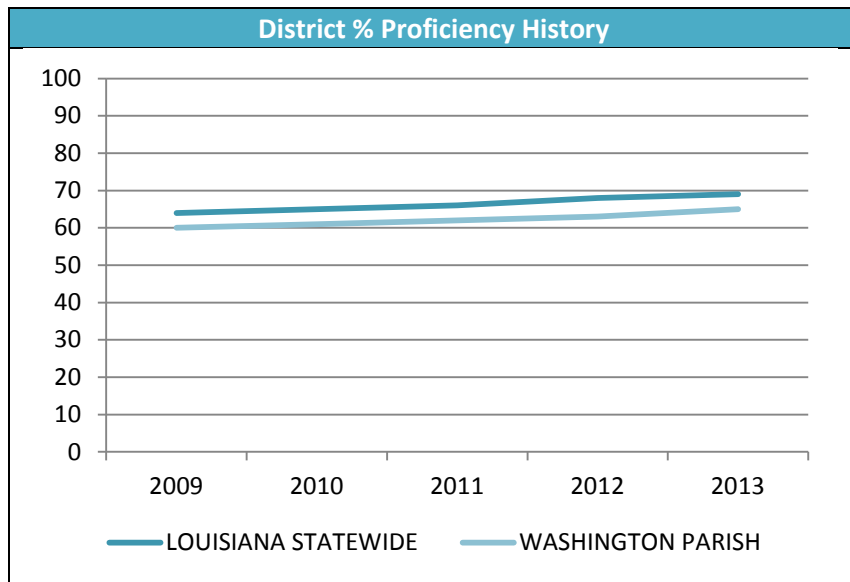

District Contact Info	
Superintendent	Mr. Darrell Fairburn
Phone #	985-839-3436
Website	http://www.wpsb.org

District Economic Information	
Population	46,670
Avg. Income	\$34,424
Largest City	Bogalusa
Largest City Population	12,044
Regional Labor Market Area (RLMA)	Baton Rouge
Unemployment %	9.0 %
Top RLMA Projected High-Growth/Wage Job Sectors:	
1. Architecture & Construction	
2. Manufacturing	
3. Health Science	