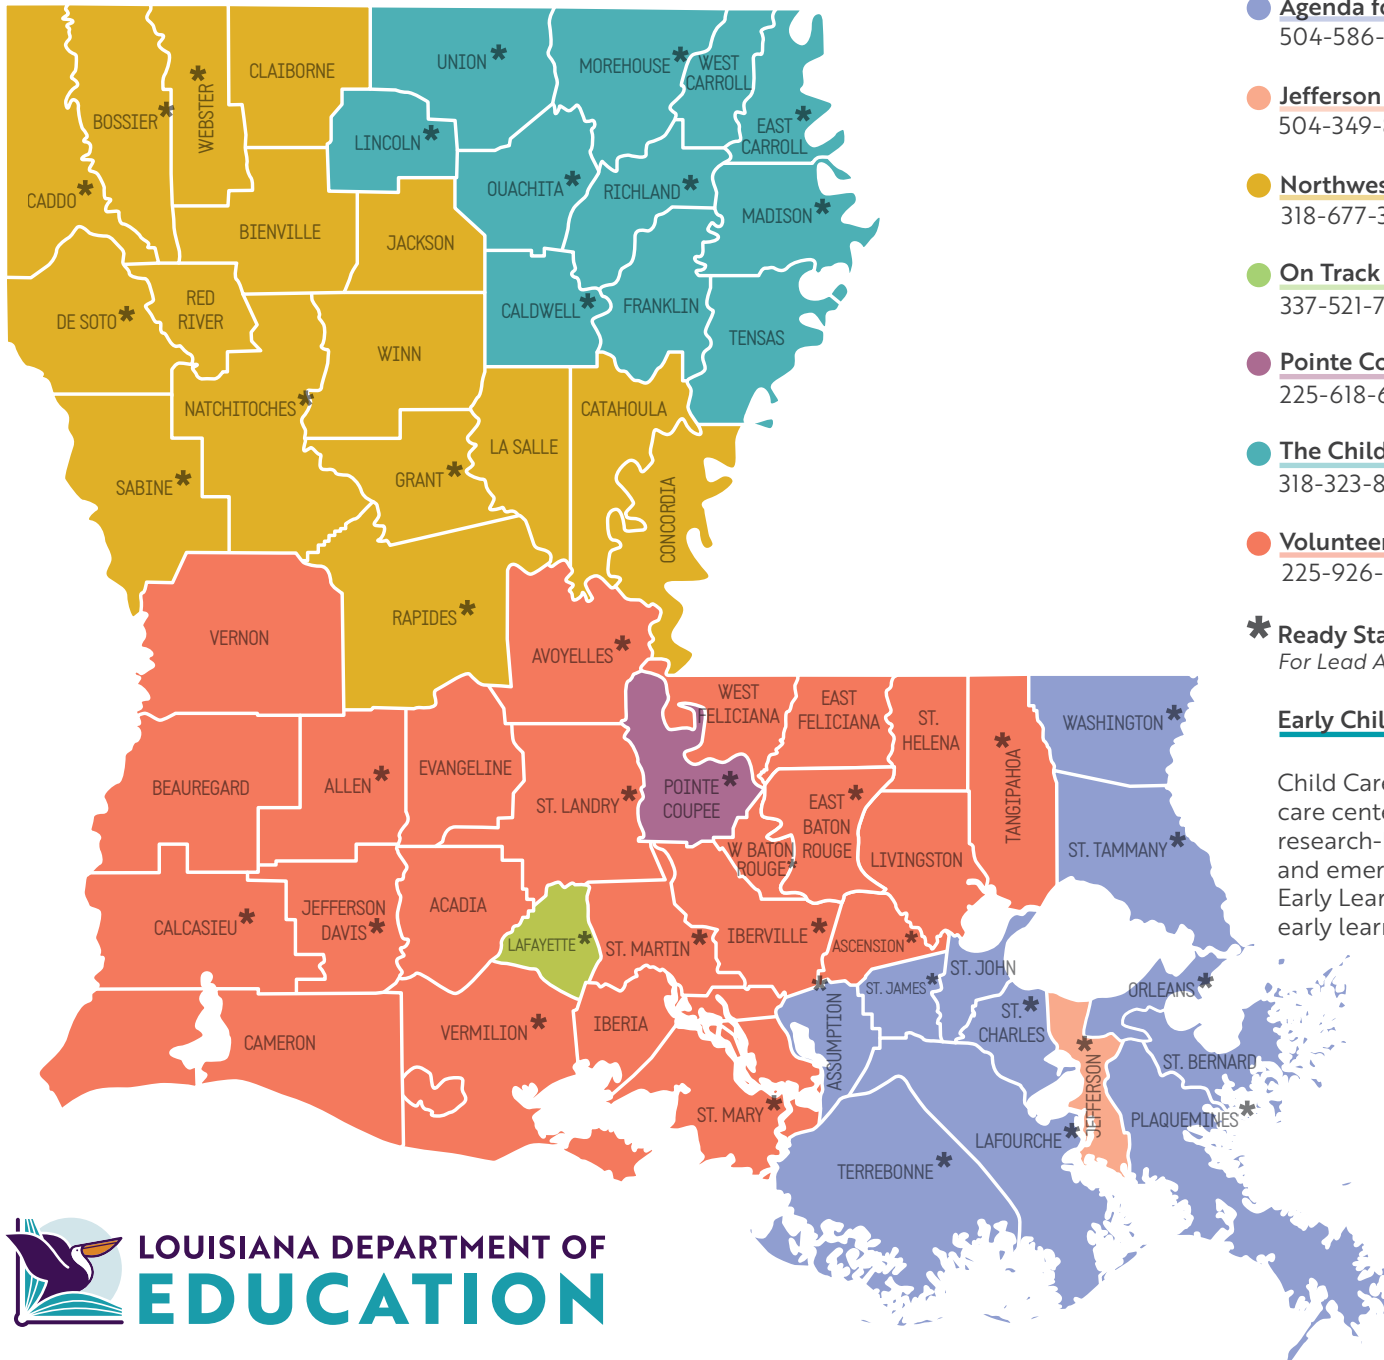

EARLY CHILDHOOD NETWORKS AND SUPPORTS

- **Agenda for Children**
  504-586-8509, tloria@agendaforchildren.org
- **Jefferson Parish Early Childhood Collaborative**
  504-349-8921, jeffersonccrr@jpschools.org
- **Northwestern State University**
  318-677-3150, cfnnsu@nsula.edu
- **On Track by 5 Alliance**
  337-521-7134, ontrackby5@lpsonline.com
- **Pointe Coupee Early Childhood Coalition**
  225-618-6688, outreach@pcearlystart.org
- **The Children's Coalition**
  318-323-8775, rbridges@childrenscoalition.org
- **Volunteers of America**
  225-926-8005, tonya.harden@voascla.org

* **Ready Start Network**
For Lead Agency contact information, please see pages 3 and 4.

Early Childhood Community Network Lead Agency Contact List

Child Care Resource and Referral (CCR&R) agencies support child care centers and registered family child care homes by providing research-based coaching, technical assistance, group training, and emergency respite care. In addition, the agencies provide an Early Learning Resource Center that supports families and the early learning community with connections and resources.