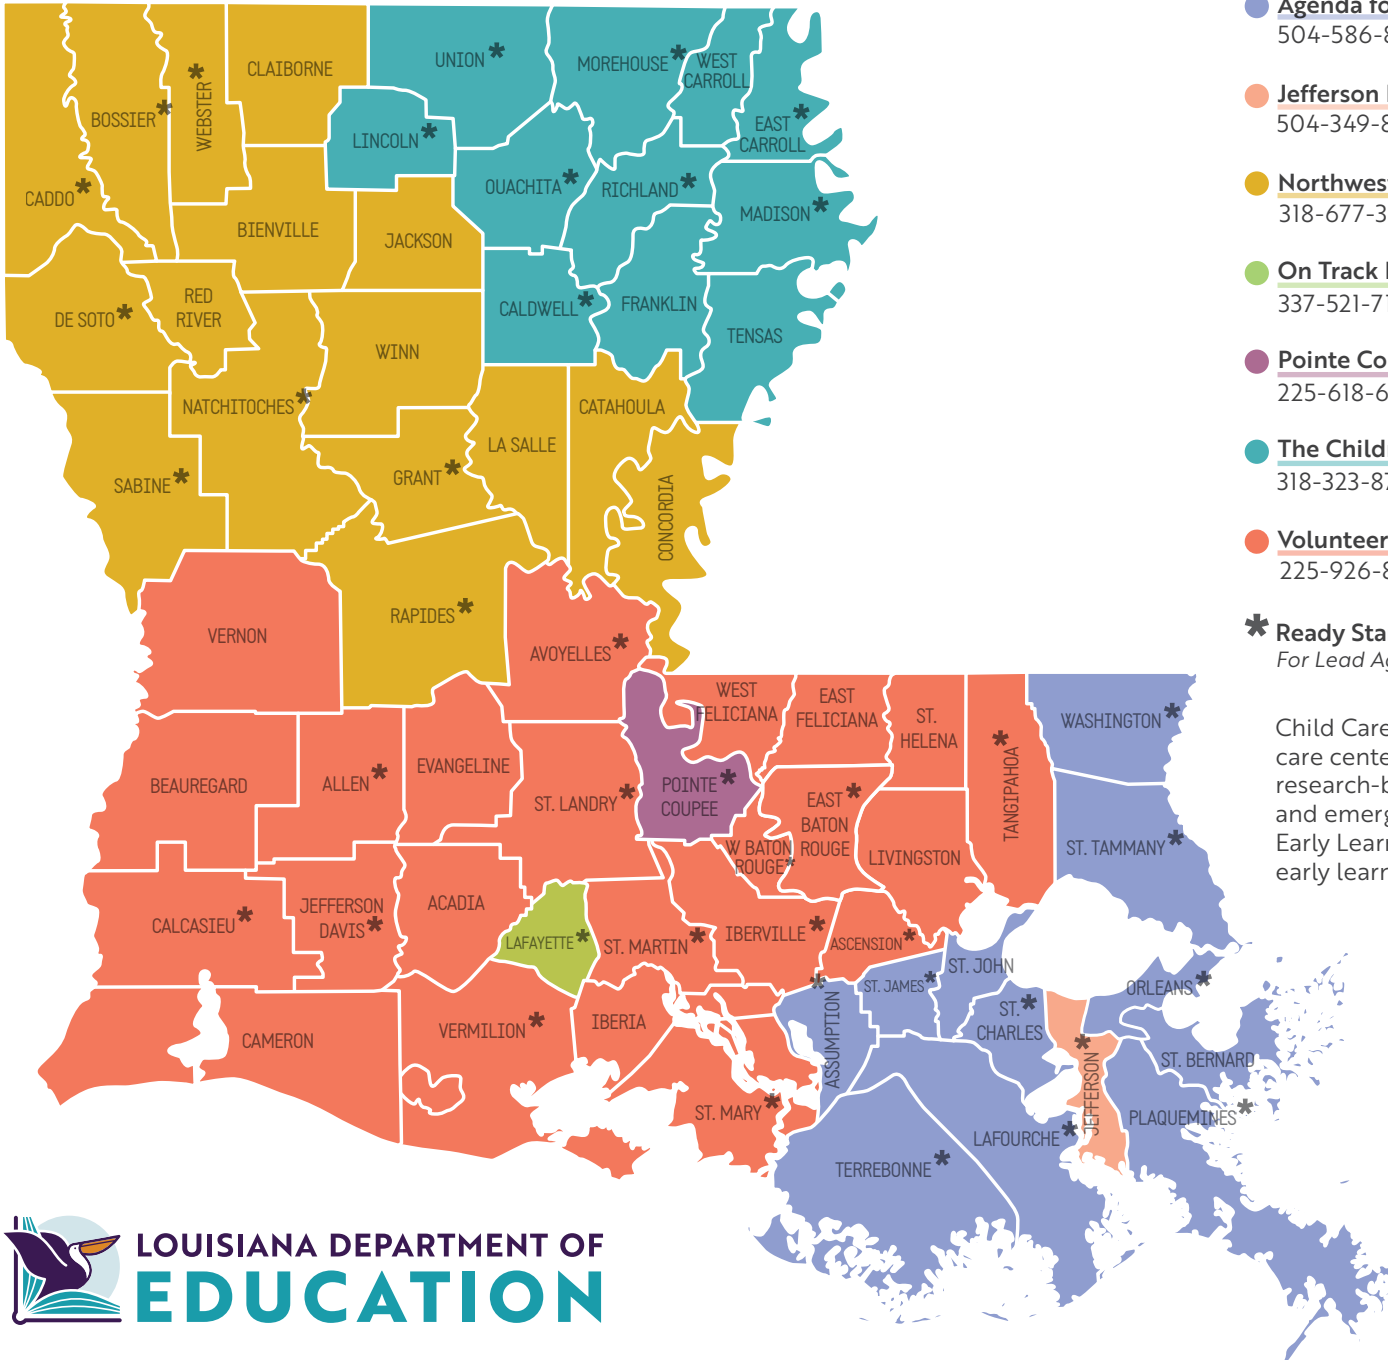

EARLY CHILDHOOD NETWORKS AND SUPPORTS

- **Agenda for Children**
  504-586-8509, tloria@agendaforchildren.org
- **Jefferson Parish Early Childhood Collaborative**
  504-349-8921, jeffersonccrr@jpschools.org
- **Northwestern State University**
  318-677-3150, cfnnsu@nsula.edu
- **On Track by 5 Alliance**
  337-521-7134, ontrackby5@lpsonline.com
- **Pointe Coupee Early Childhood Coalition**
  225-618-6688, outreach@pcearlystart.org
- **The Children's Coalition**
  318-323-8775, rbridges@childrenscoalition.org
- **Volunteers of America**
  225-926-8005, tonya.harden@voascla.org

* **Ready Start Network**
For Lead Agency contact information, please see pages 3 and 4.

Child Care Resource and Referral (CCR&R) agencies support child care centers and registered family child care homes by providing research-based coaching, technical assistance, group training, and emergency respite care. In addition, the agencies provide an Early Learning Resource Center that supports families and the early learning community with connections and resources.