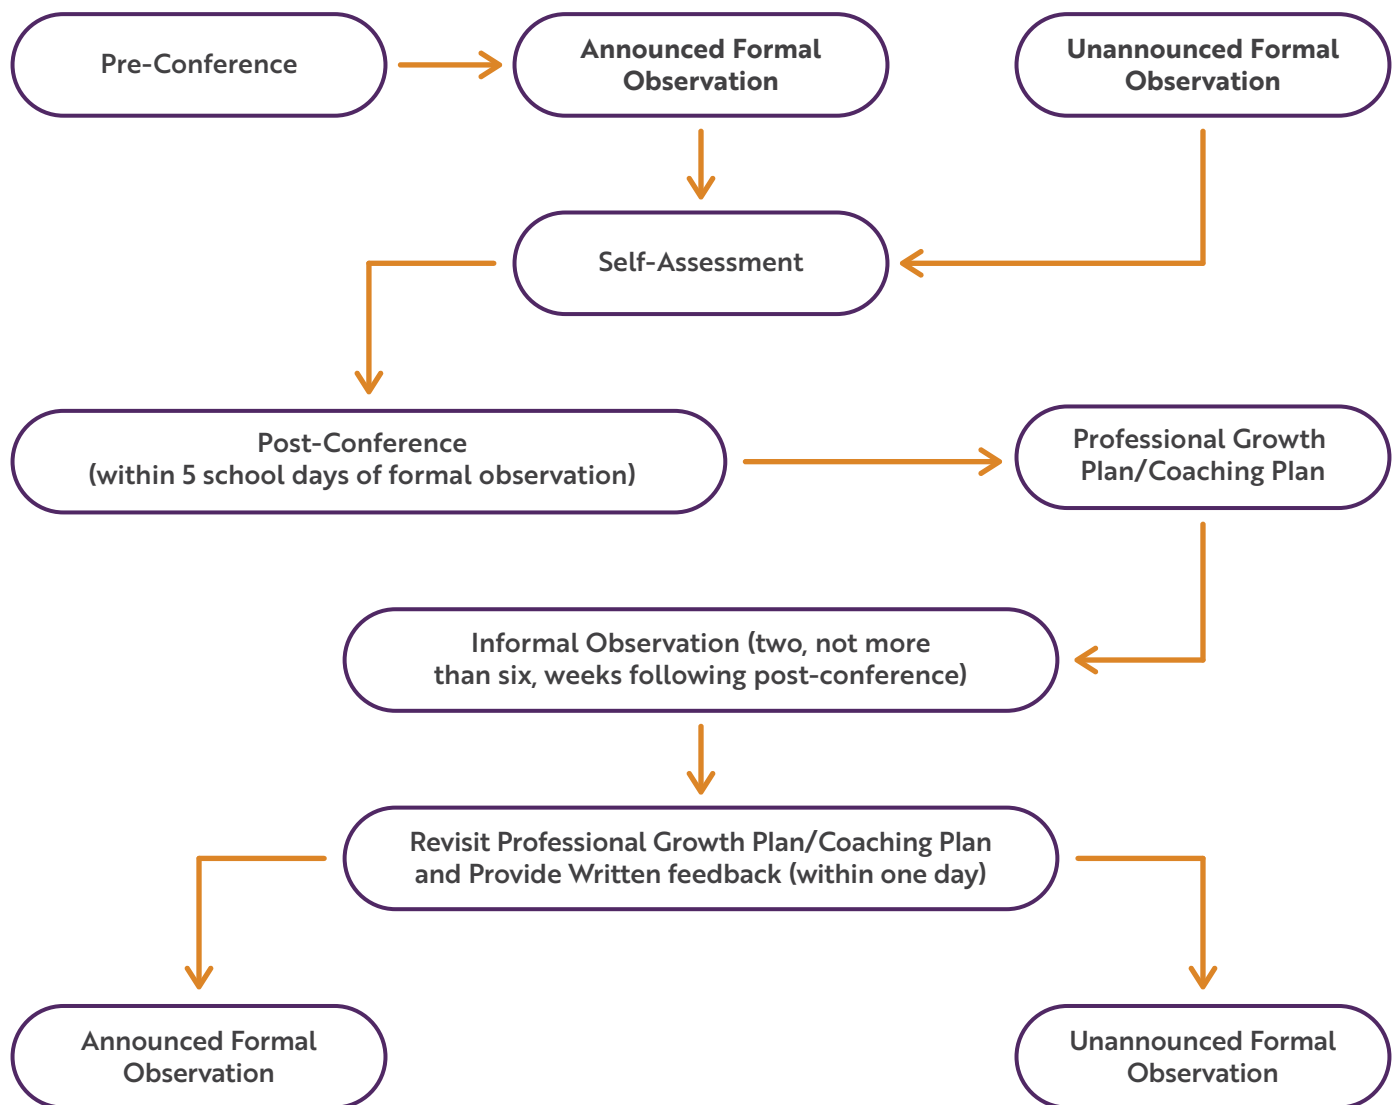

Formal Observation Cycle of Support

Formal Observation Minimum Requirements

New Teachers (within first three years):

- Receive 3 observations, one announced and two unannounced

Teachers with three years of experience and beyond:

- Receive an **unannounced** observation
 - If the observation is **below a 3.5**, a second observation is required; this one is **announced**
 - If the average of the first two observations is **below a 2.5**, then a third observation is required; this one is **unannounced**