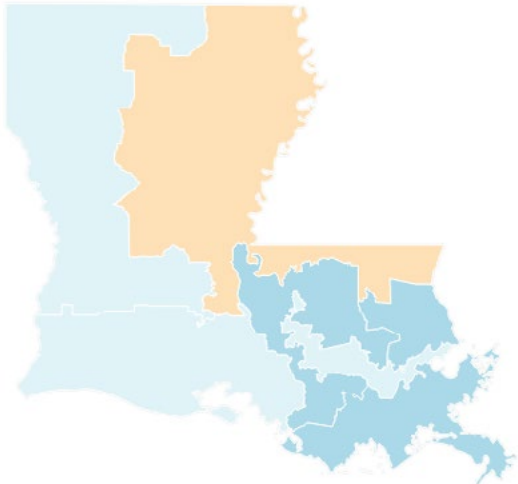

**Ralph Abraham**  
District 5  
49.1%

**Garret Graves**  
District 6  
58.4%

Congressional

County

Please respond online or by phone:  
**MY2020CENSUS.GOV**  
**1.844.330.2020**