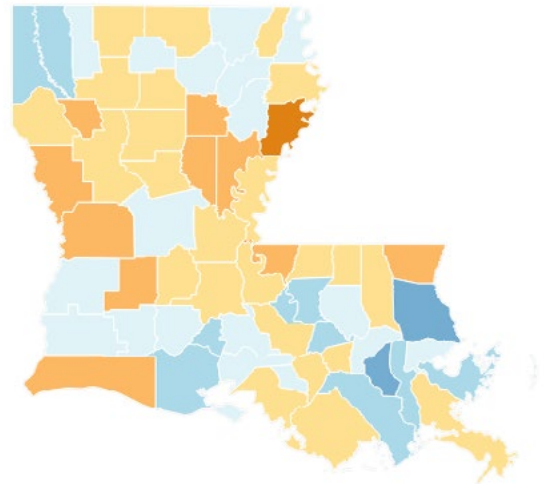

# SELF-RESPONSE RATES FOR CONGRESSIONAL DISTRICTS

S T A T E O F L O U I S I A N A

**Steve Scalise**  
District 1  
59.8%

**Cedric Richmond**  
District 2  
54.2%

**Clay Higgins**  
District 3  
56.5%

**Mike Johnson**  
District 4  
52.6%

**Ralph Abraham**  
District 5  
49.1%

**Garret Graves**  
District 6  
58.4%

Congressional

County

Please respond online or by phone:  
**MY2020CENSUS.GOV**  
**1.844.330.2020**