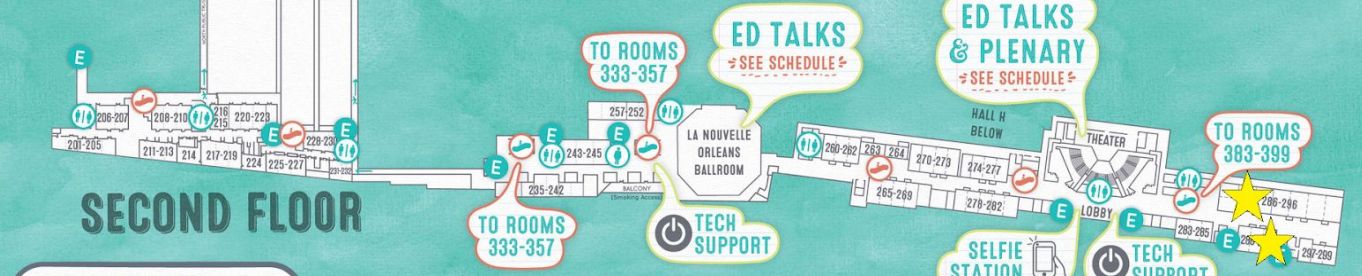

CONVENTION CENTER MAP

See [Appendix A](#) for a map of the convention center with rooms 290-291 marked.

LODGING

See [Appendix B](#) for lodging options near the Convention Center.

Appendix A

Morial Convention Center, New Orleans

FIRST FLOOR

SECOND FLOOR

LEGEND

- Escalator
- Elevator
- Medical Station
- Restroom
- Room 290-291
- To Third Level

THIRD FLOOR

For all medical and security emergencies, pick up a red house phone located throughout the meeting spaces.