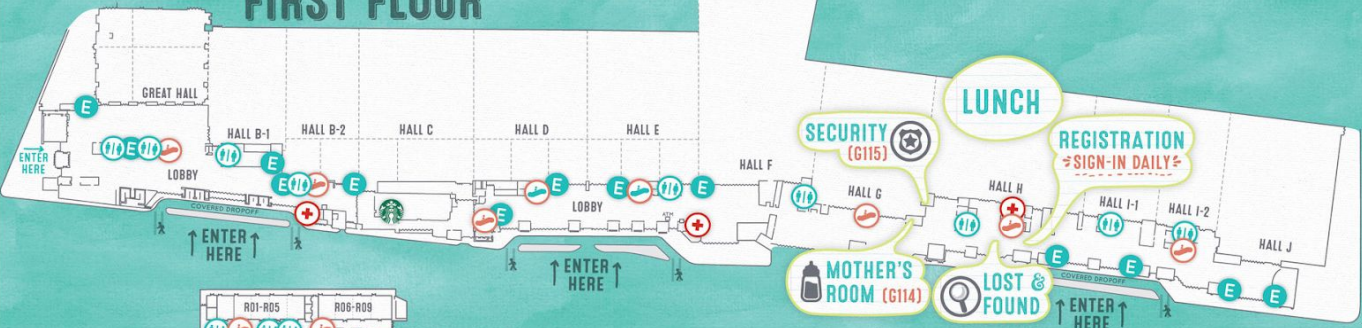

CONVENTION CENTER MAP

See [Appendix A](#) for a map of the convention center with rooms 290-291 marked.

LODGING

See [Appendix B](#) for lodging options near the Convention Center.

Appendix A

Morial Convention Center, New Orleans

FIRST FLOOR

SECOND FLOOR

LEGEND

- Escalator
- Elevator
- Medical Station
- Restroom
- Room 290-291
- To Third Level

THIRD FLOOR

For all medical and security emergencies, pick up a red house phone located throughout the meeting spaces.