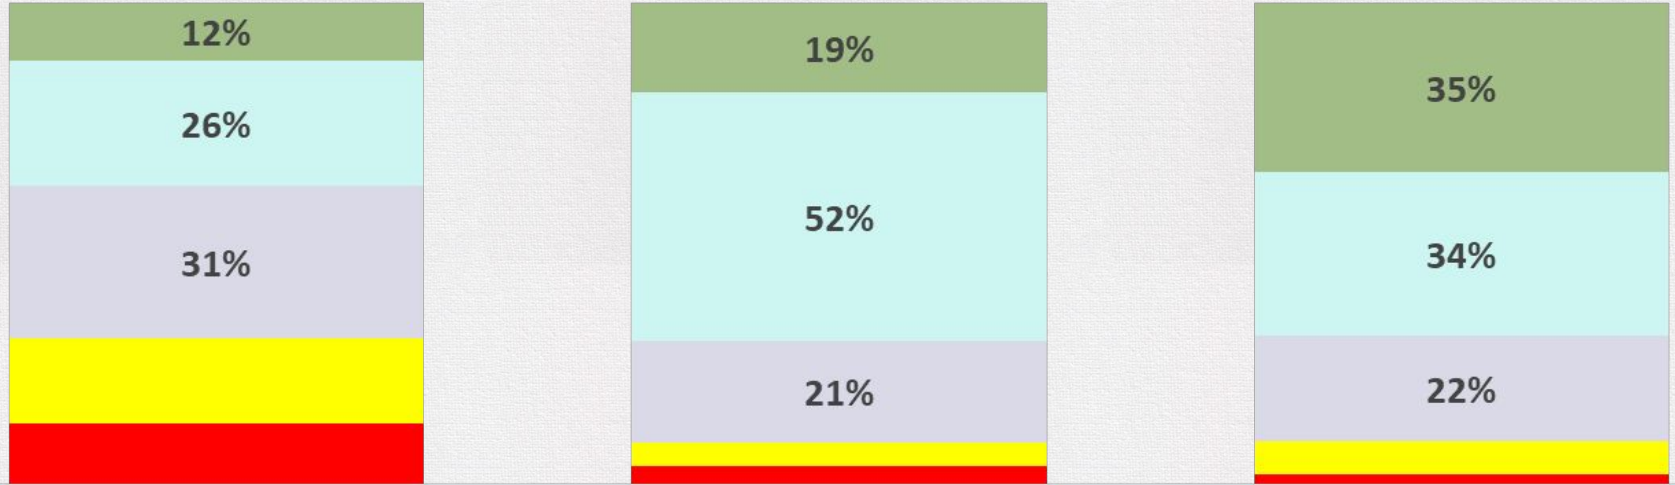

Letter Grade Distribution by Grade Configuration

Elementary/Middle School

Combination School

High School