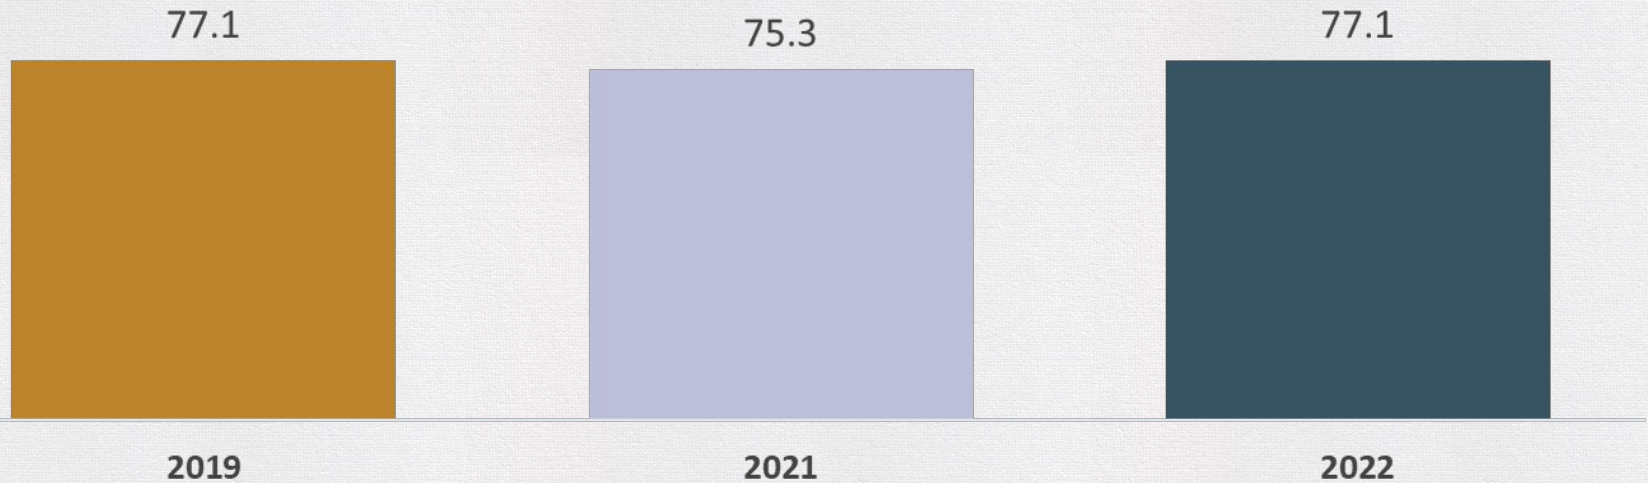

Statewide Performance Scores Since the Pandemic