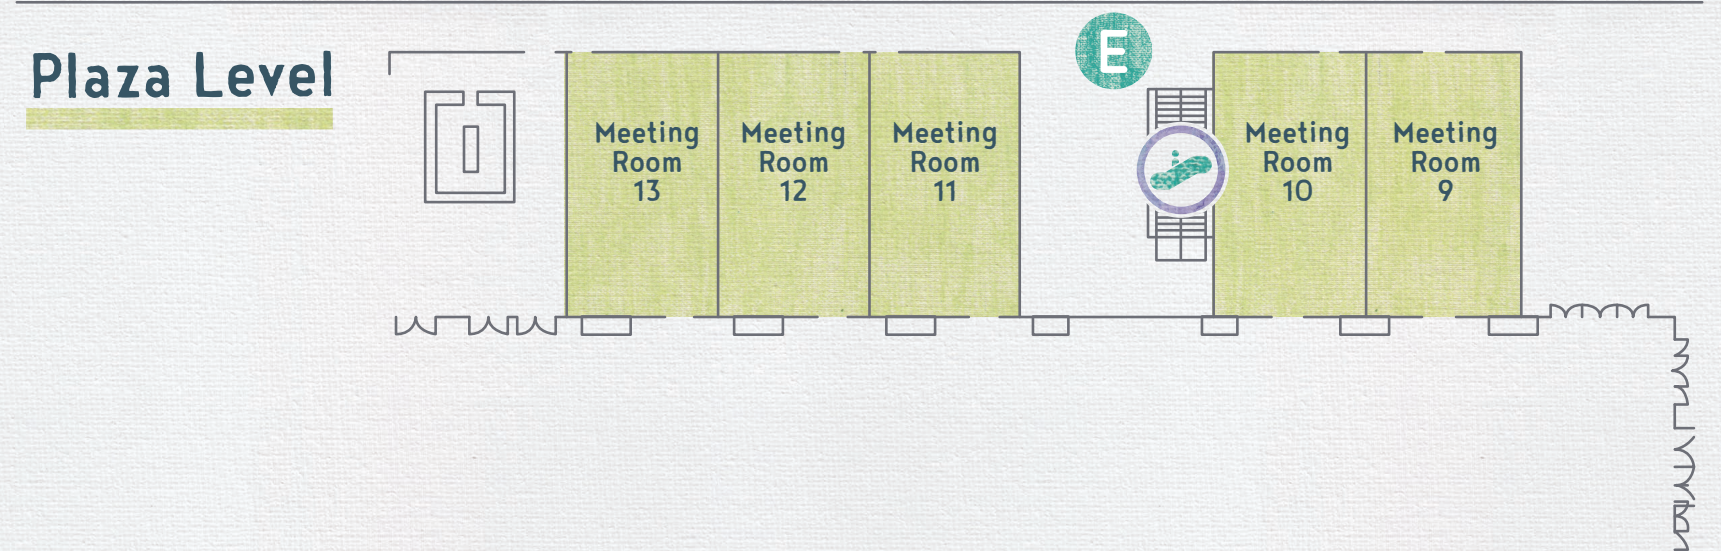

SCHOOL SAFETY SUMMIT

RAISING CANE'S RIVER CENTER | BATON ROUGE, LA

LEGEND

- Plaza to Ground Level Meeting Rooms
- Plaza to Lobby
- Elevator
- Restroom
- Mother's Room