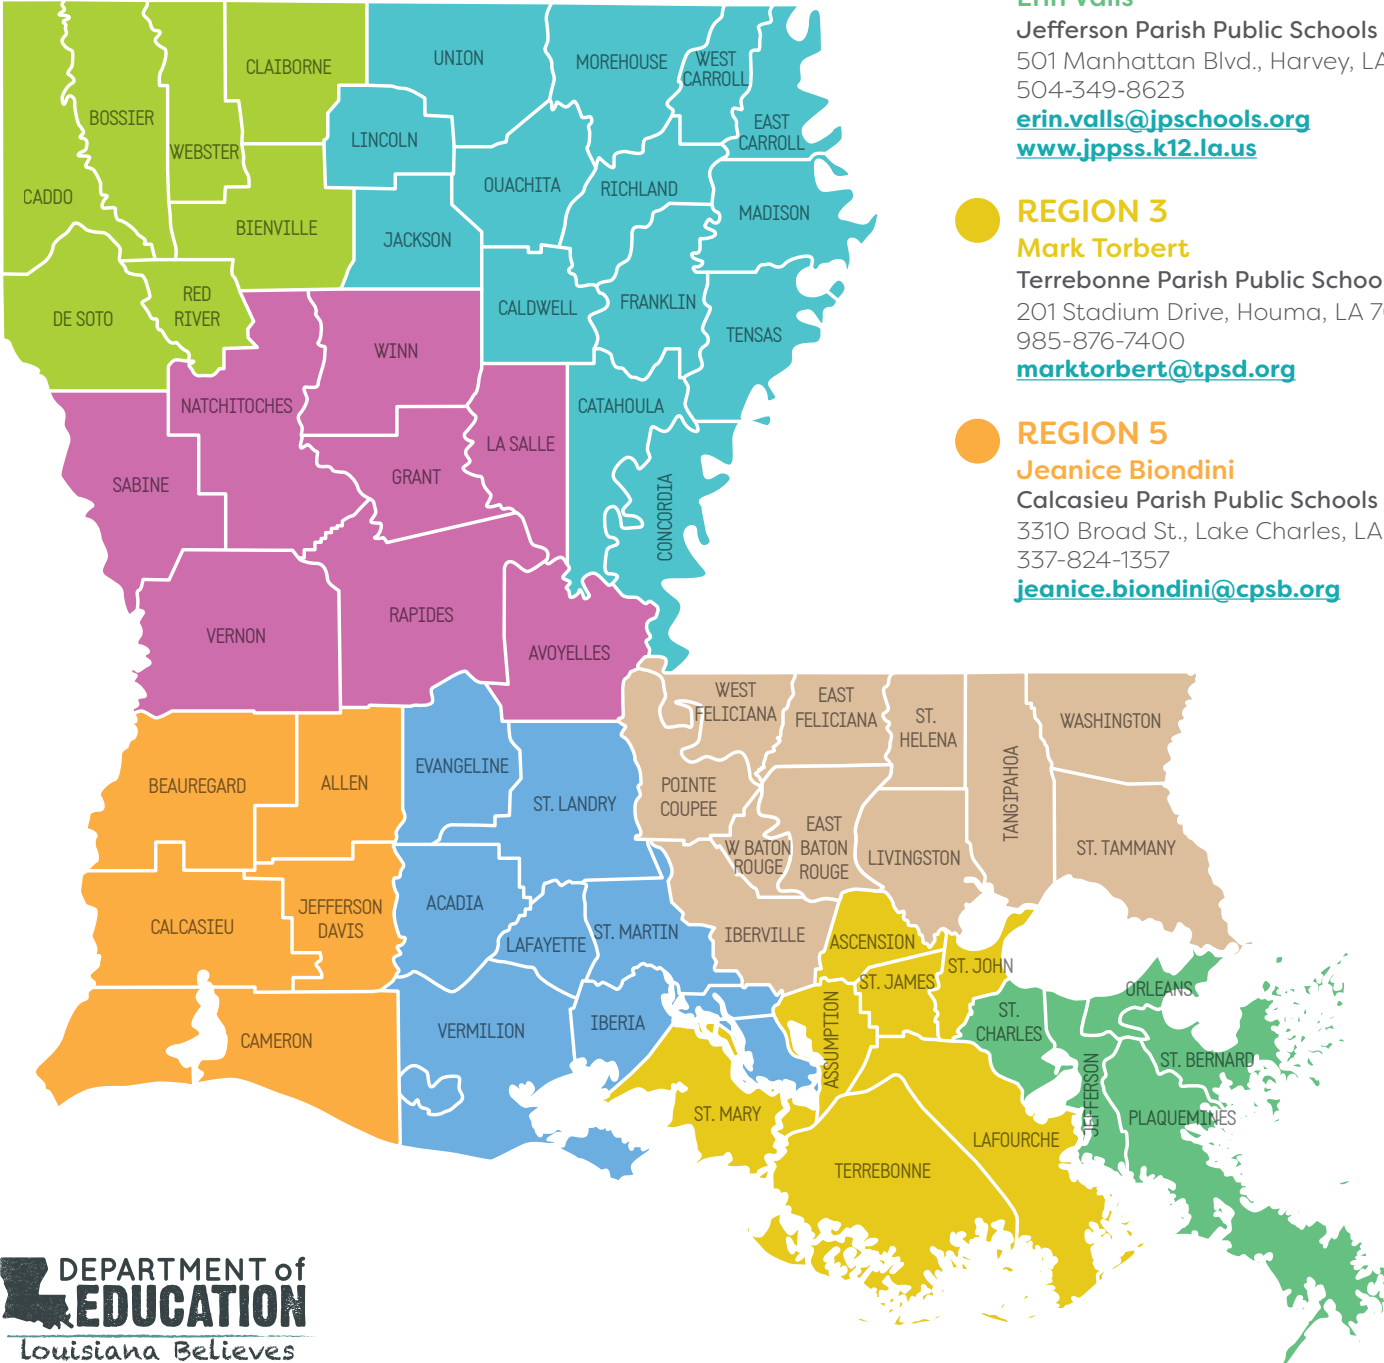

REGIONAL POSITIVE BEHAVIOR INTERVENTION SUPPORT (PBIS) CONSORTIUM CONTACTS 2023-2024

REGION 1
Erin Valls
 Jefferson Parish Public Schools
 501 Manhattan Blvd., Harvey, LA 70058
 504-349-8623
erin.valls@jpschools.org
www.jpss.k12.la.us