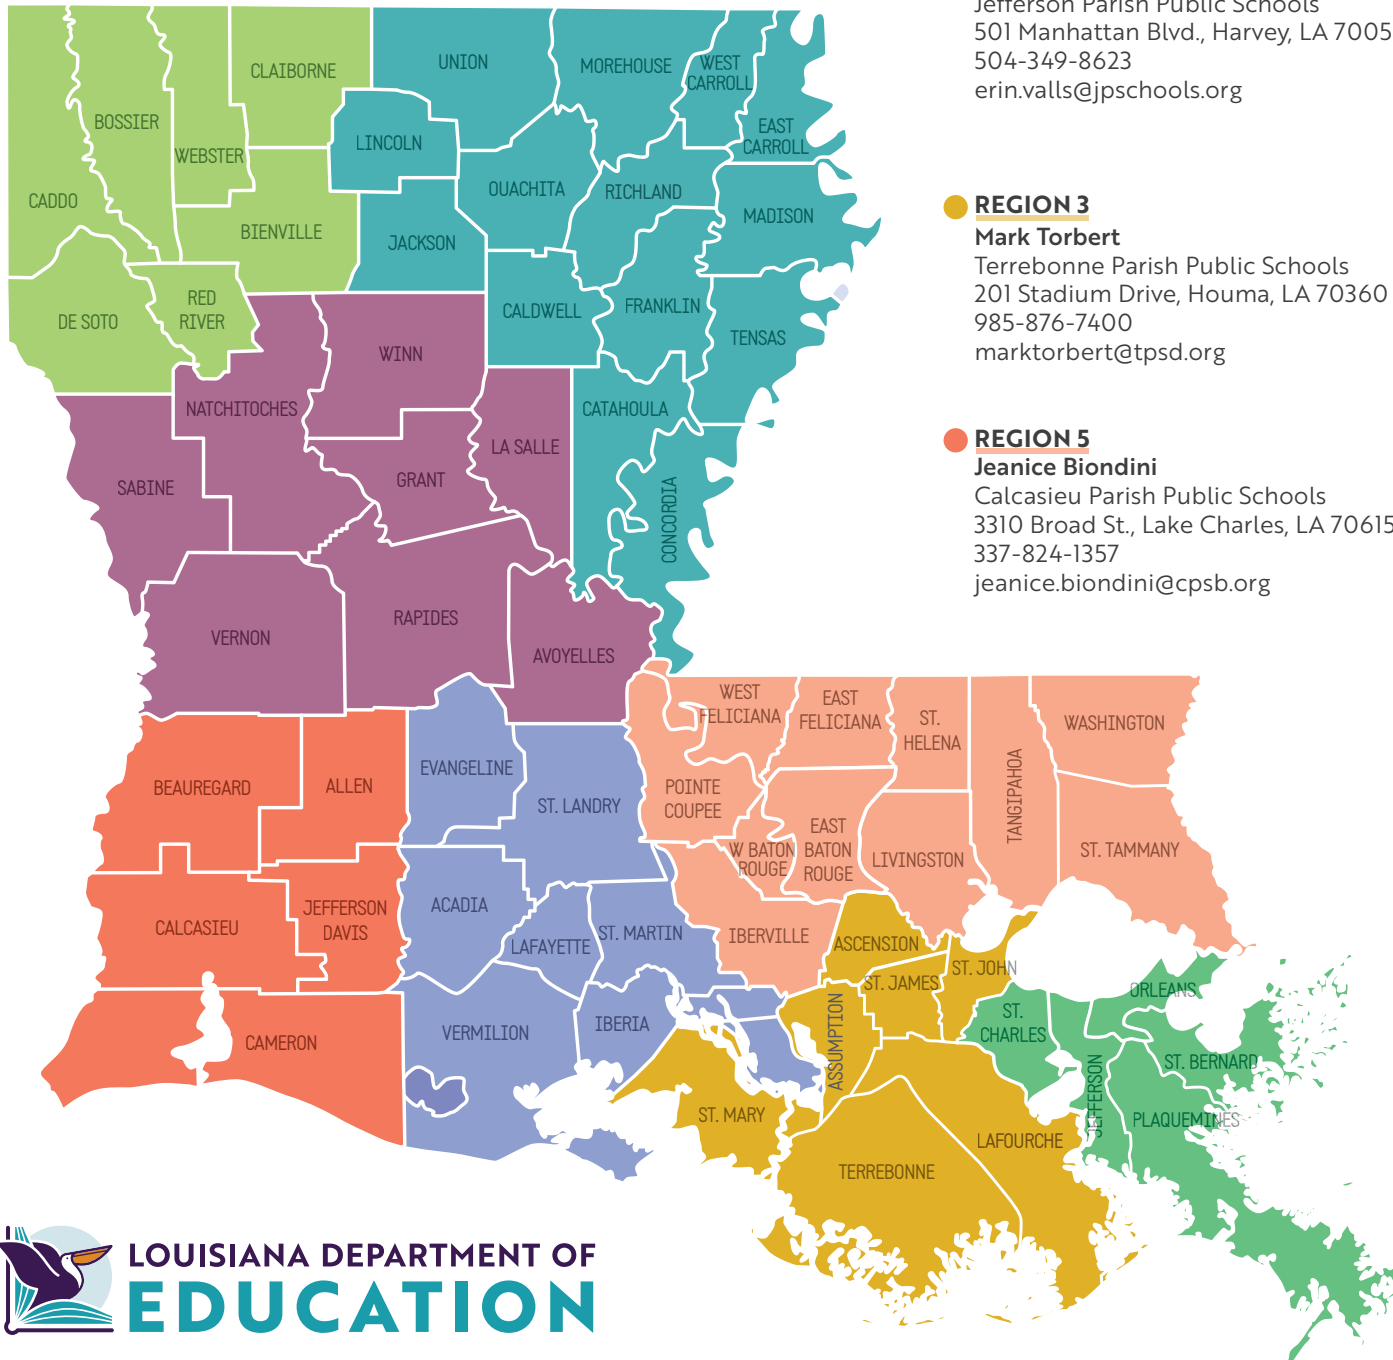

REGIONAL POSITIVE BEHAVIOR INTERVENTION SUPPORT (PBIS) CONSORTIUM CONTACTS 2023-2024

REGION 1

Erin Valls

Jefferson Parish Public Schools
501 Manhattan Blvd., Harvey, LA 70058
504-349-8623
erin.valls@jpschools.org