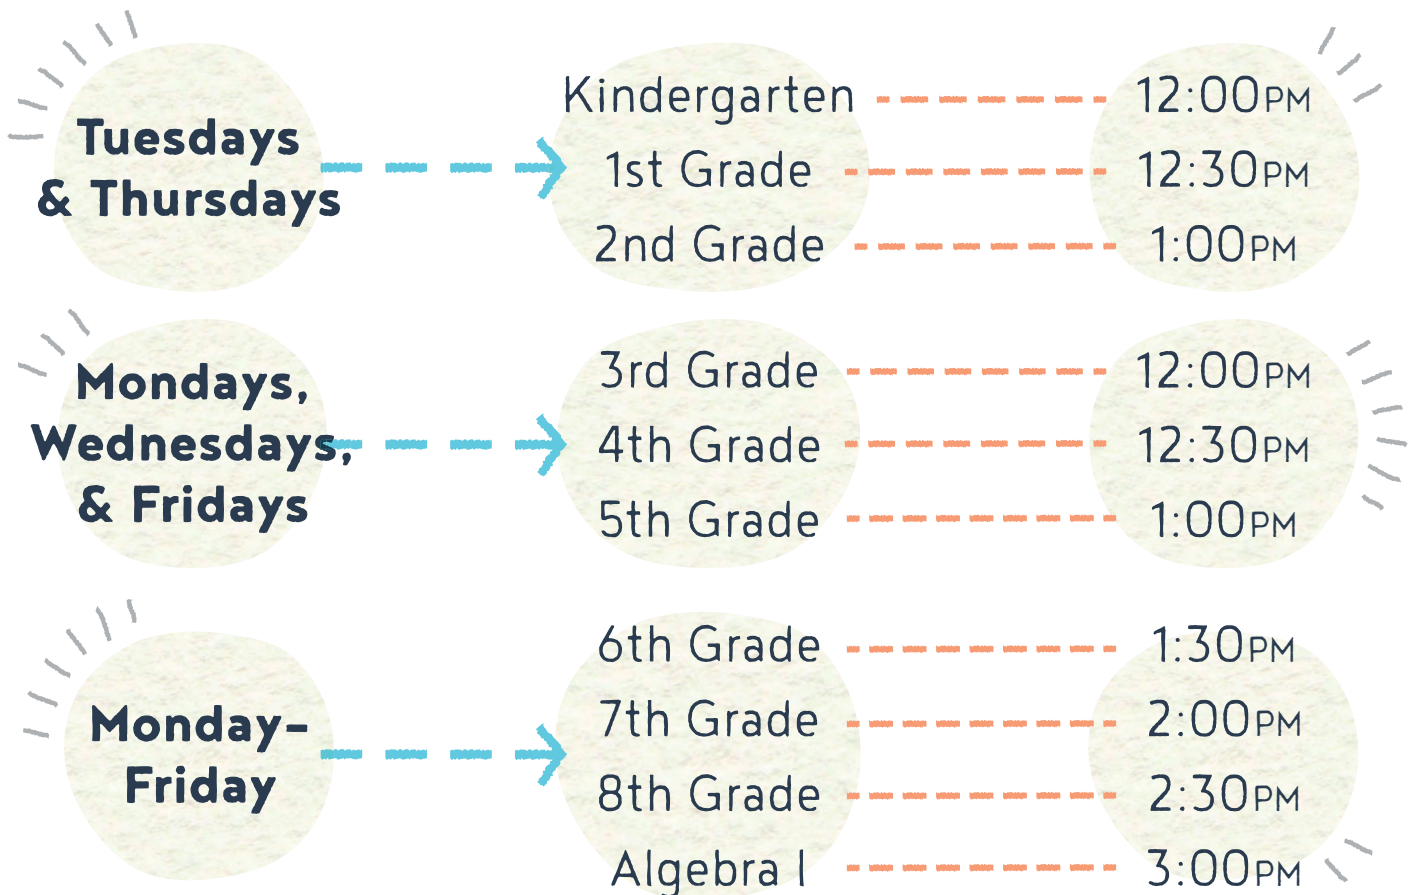

LPB BROADCASTING SCHEDULE

FREE DOWNLOAD OF PRINTABLE LESSON MATERIALS

- For Eureka Math curriculum materials, visit [Great Minds Resources](#) and set up a free account.
- For Illustrative Mathematics curriculum materials visit, [Illustrative Mathematics Kendall Hunt](#) or [Illustrative Mathematics LearnZillion](#)