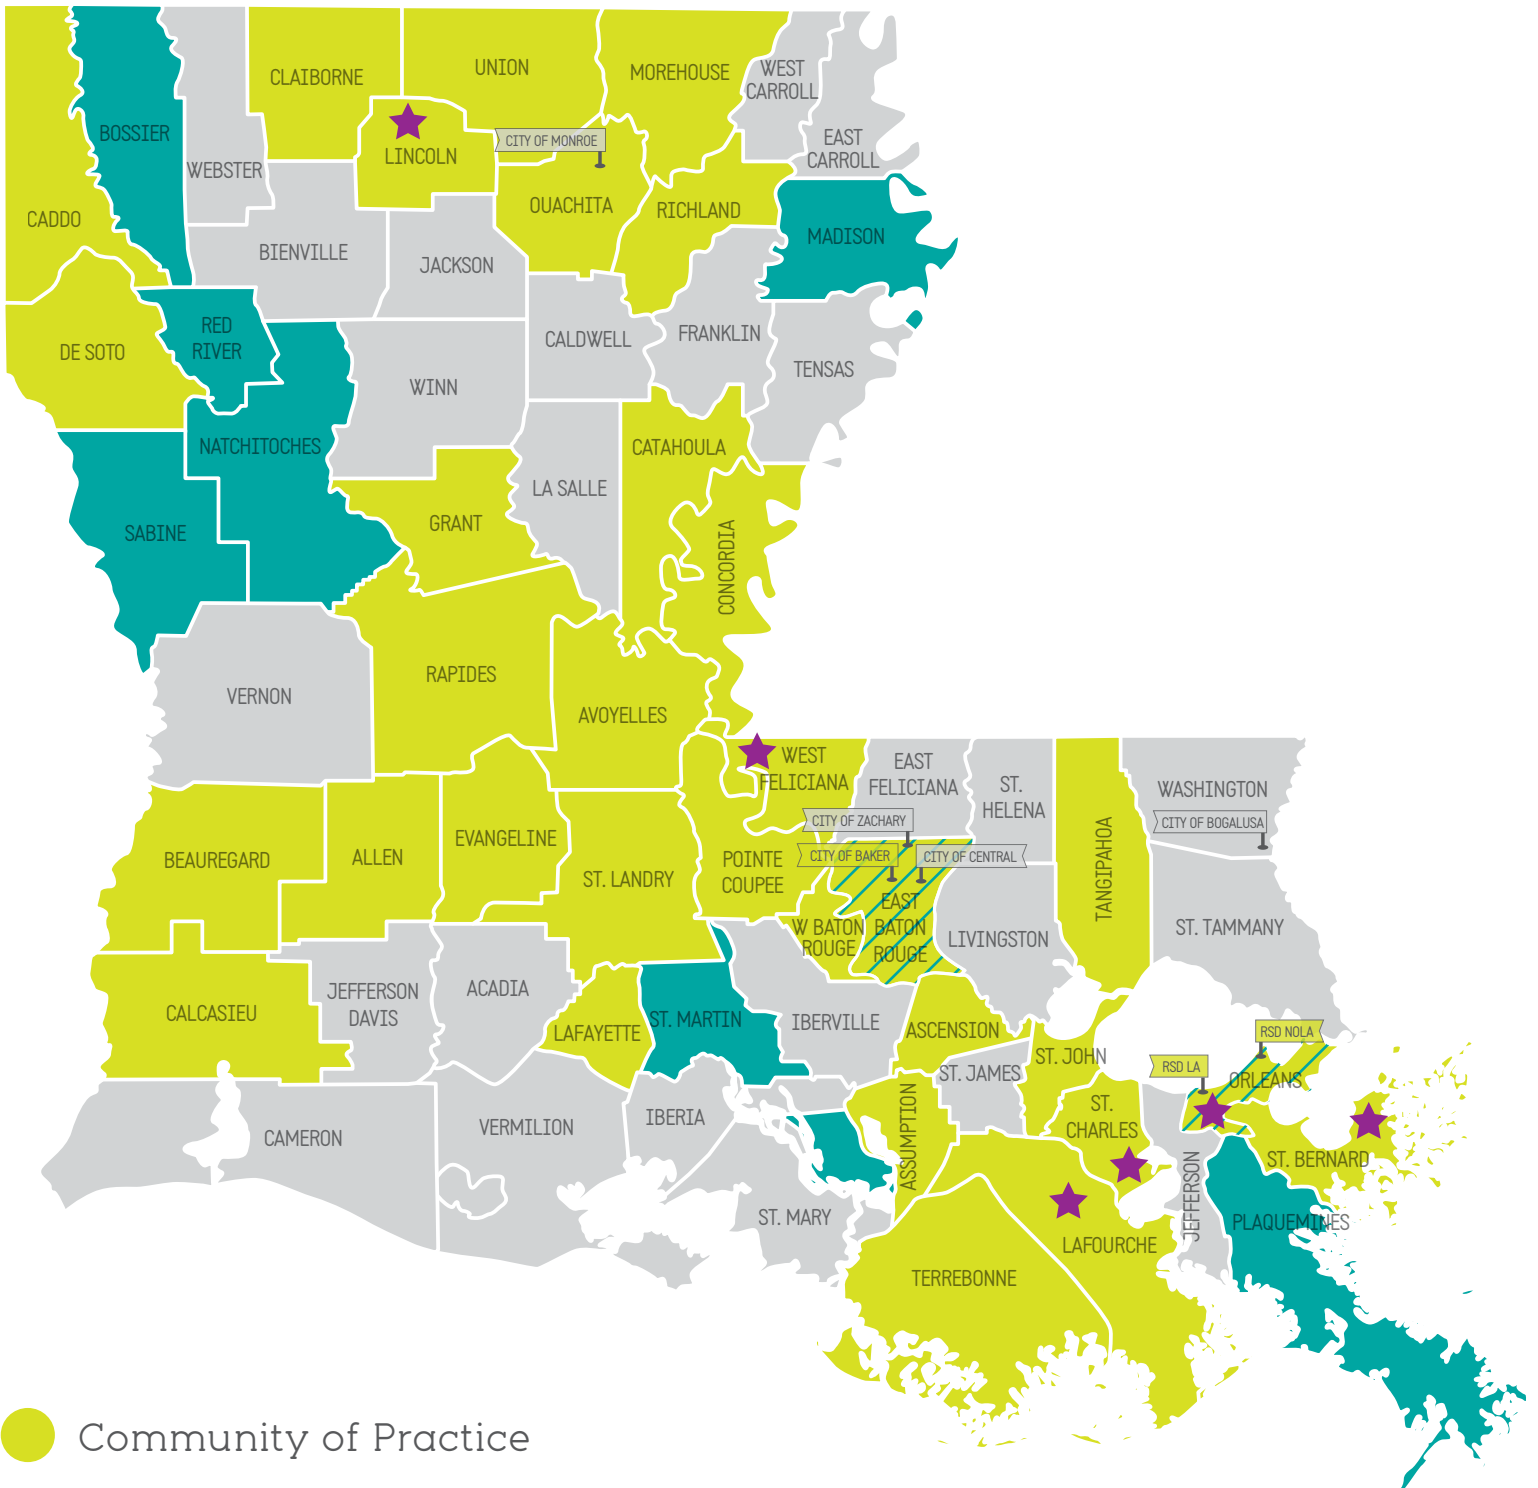

The Believe and Prepare Community

- Community of Practice
- Community of Development
- Mix of Practice & Development
- Cohort 1

COMMUNITY OF PRACTICE

SCHOOL SYSTEM	PARTNER
Allen, Avoyelles, Beauregard, Catahoula, Concordia, Evangeline, Grant, and Rapides Parish Schools	• Louisiana State University at Alexandria
ARISE Schools of New Orleans	• TNTP
Ascension Parish Schools (as a private provider of teacher certification)	
Bossier Parish Schools	• Louisiana State University at Shreveport
Building Excellent Schools of Baton Rouge	• TNTP
Caddo Parish Schools (as a private provider of teacher certification)	
Calcasieu Parish Schools	• McNeese State University
City of Baker Schools	• Louisiana State University
Collegiate Academies	• TNTP
Crescent City Schools	• Relay Graduate School of Education
Cypress Academy and Foundation Preparatory	• Vanderbilt University
DeSoto Parish Schools	• Northwestern State University
East Baton Rouge Parish Schools	• Louisiana State University
InspireNOLA Charter Schools	• Xavier University
Lafayette Parish Schools	• University of Louisiana at Lafayette
Lafourche Parish Schools	• Nicholls State University
Lincoln Parish and Claiborne Parish Schools	• Louisiana Tech University
Lusher Charter Schools	• Tulane University
McDonogh #42 School	• Xavier University
Morehouse and Richland Parish Schools	• University of Louisiana at Monroe
New Orleans College Prep Charter Schools	• Leading Educators
New Orleans College Prep, FirstLine, and KIPP New Orleans	• Relay Graduate School of Education
Ouachita Parish Schools	• Louisiana Tech University and University of Louisiana at Monroe
Ouachita and Union Parish Schools	• Louisiana Tech University
Orleans Parish Schools	• Nunez Community College, Southern University of New Orleans, Xavier University, and University of New Orleans
Point Coupee and St. John the Baptist Parish Schools	• Louisiana Resource Center for Educators
ReNEW Network, Bricolage Academy, Homer Plessy and Lusher Charter Schools	• Tulane University
St. Bernard Parish Schools (as a private provider of teacher certification)	
St. Charles Parish Schools	• University of New Orleans and Southeastern Louisiana University
St. Landry Parish Schools	• Louisiana State University at Eunice
Tangipahoa Parish Schools	• NIET and Southeastern Louisiana University
Terrebonne Parish and Assumption Parish Schools	• Nicholls State University
West Feliciana Parish Schools	• Louisiana State University's Cain Center
West Baton Rouge Parish Schools	• Louisiana State University